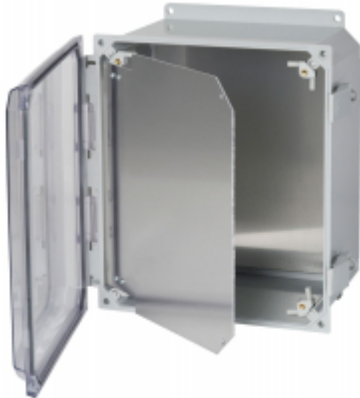

Quality Products. Service Excellence.

Swing Panel *PCJSP Series*

PCJ Series Accessory

Features

- Hinged aluminum panel installed on corner sliders allowing adjustable depth setting
- Can be installed hinged either right or left swing
- Field installed with no drilling required
- Mounting Hardware Included
- Material thickness 0.09"

HFPP Kit Part No.	Enclosure Base Part No.	A	B	C	D	E
PCJHFPP66	PCJ664	5.44	5.61	2.64	3.13	4.19
PCJHFPP86	PCJ864	7.44	5.61	4.64	3.13	6.19
PCJHFPP88	PCJ884	7.44	7.63	4.64	5.38	6.19
PCJHFPP108	PCJ1084	9.43	7.69	6.63	5.38	8.18
PCJHFPP1210	PCJ12106	11.55	9.58	8.63	7.33	10.13
PCJHFPP1412	PCJ14126	13.10	11.25	10.61	9.00	11.75
PCJHFPP1614	PCJ16148	14.75	12.88	12.33	12.88	13.44
PCJHFPP1816	PCJ181610	16.88	14.88	14.19	14.88	15.44

Replacement Hardware

Part Number	Description
PCJCB4	Corner block set of 4 (for 14"H enclosures and smaller)
PCJCB4L	Corner block set of 4 (for 16" & 18"H enclosures)
PCJHFH	Hinge and screws set of 2

© 2021. Hammond Manufacturing Ltd. All rights reserved.