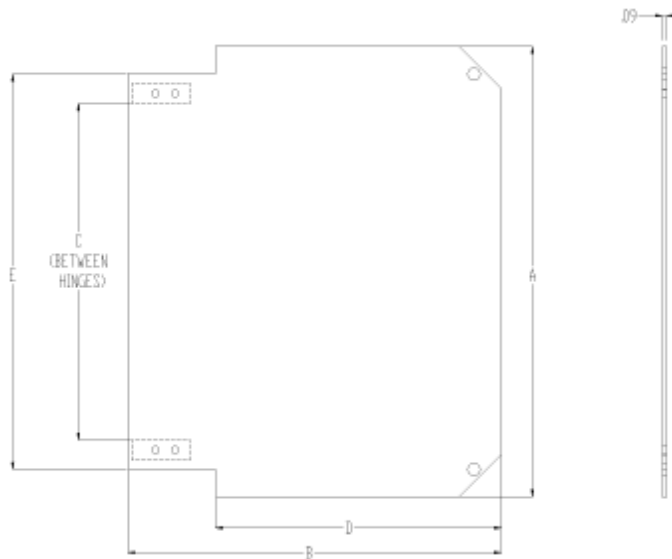

Quality Products. Service Excellence.

Swing Panel *PCJSP Series*

PCJ Series Accessory

Features

- Hinged aluminum panel installed on corner sliders allowing adjustable depth setting
- Can be installed hinged either right or left swing
- Field installed with no drilling required
- Mounting Hardware Included
- Material thickness 0.09"

HFPP Kit Part No.	Enclosure Base Part No.	A	B	C	D	E
PCJHFPP66	PCJ664	5.44	5.61	2.64	3.13	4.19
PCJHFPP86	PCJ864	7.44	5.61	4.64	3.13	6.19
PCJHFPP88	PCJ884	7.44	7.63	4.64	5.38	6.19
PCJHFPP108	PCJ1084	9.43	7.69	6.63	5.38	8.18
PCJHFPP1210	PCJ12106	11.55	9.58	8.63	7.33	10.13
PCJHFPP1412	PCJ14126	13.10	11.25	10.61	9.00	11.75
PCJHFPP1614	PCJ16148	14.75	12.88	12.33	12.88	13.44
PCJHFPP1816	PCJ181610	16.88	14.88	14.19	14.88	15.44

Replacement Hardware

Part Number	Description
PCJCB4	Corner block set of 4 (for 14"H enclosures and smaller)
PCJCB4L	Corner block set of 4 (for 16" & 18"H enclosures)
PCJHFH	Hinge and screws set of 2

© 2021. Hammond Manufacturing Ltd. All rights reserved.